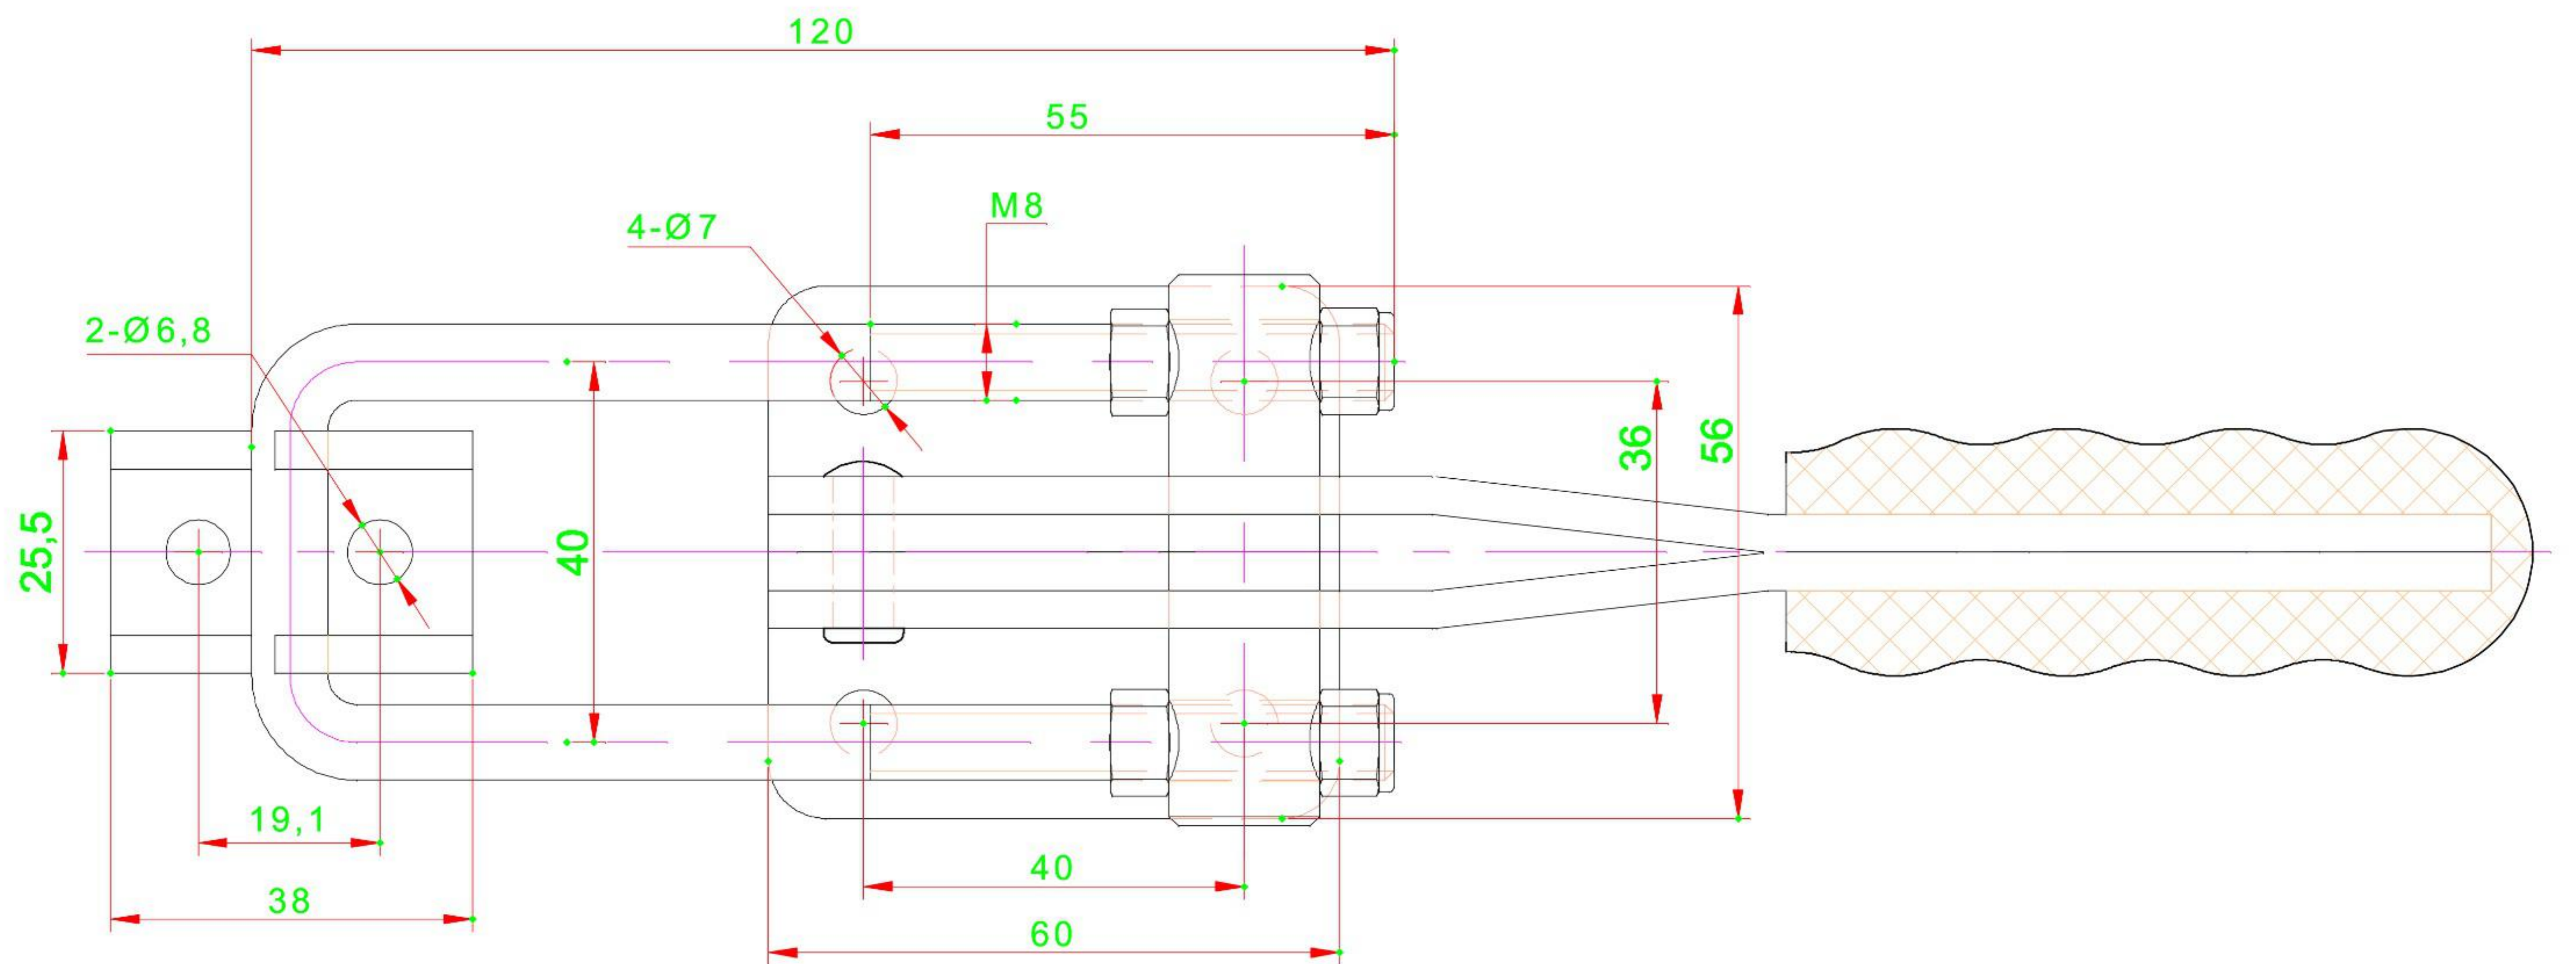

DST-D349

WEIGHT:650g
Holding Capacity:900kg