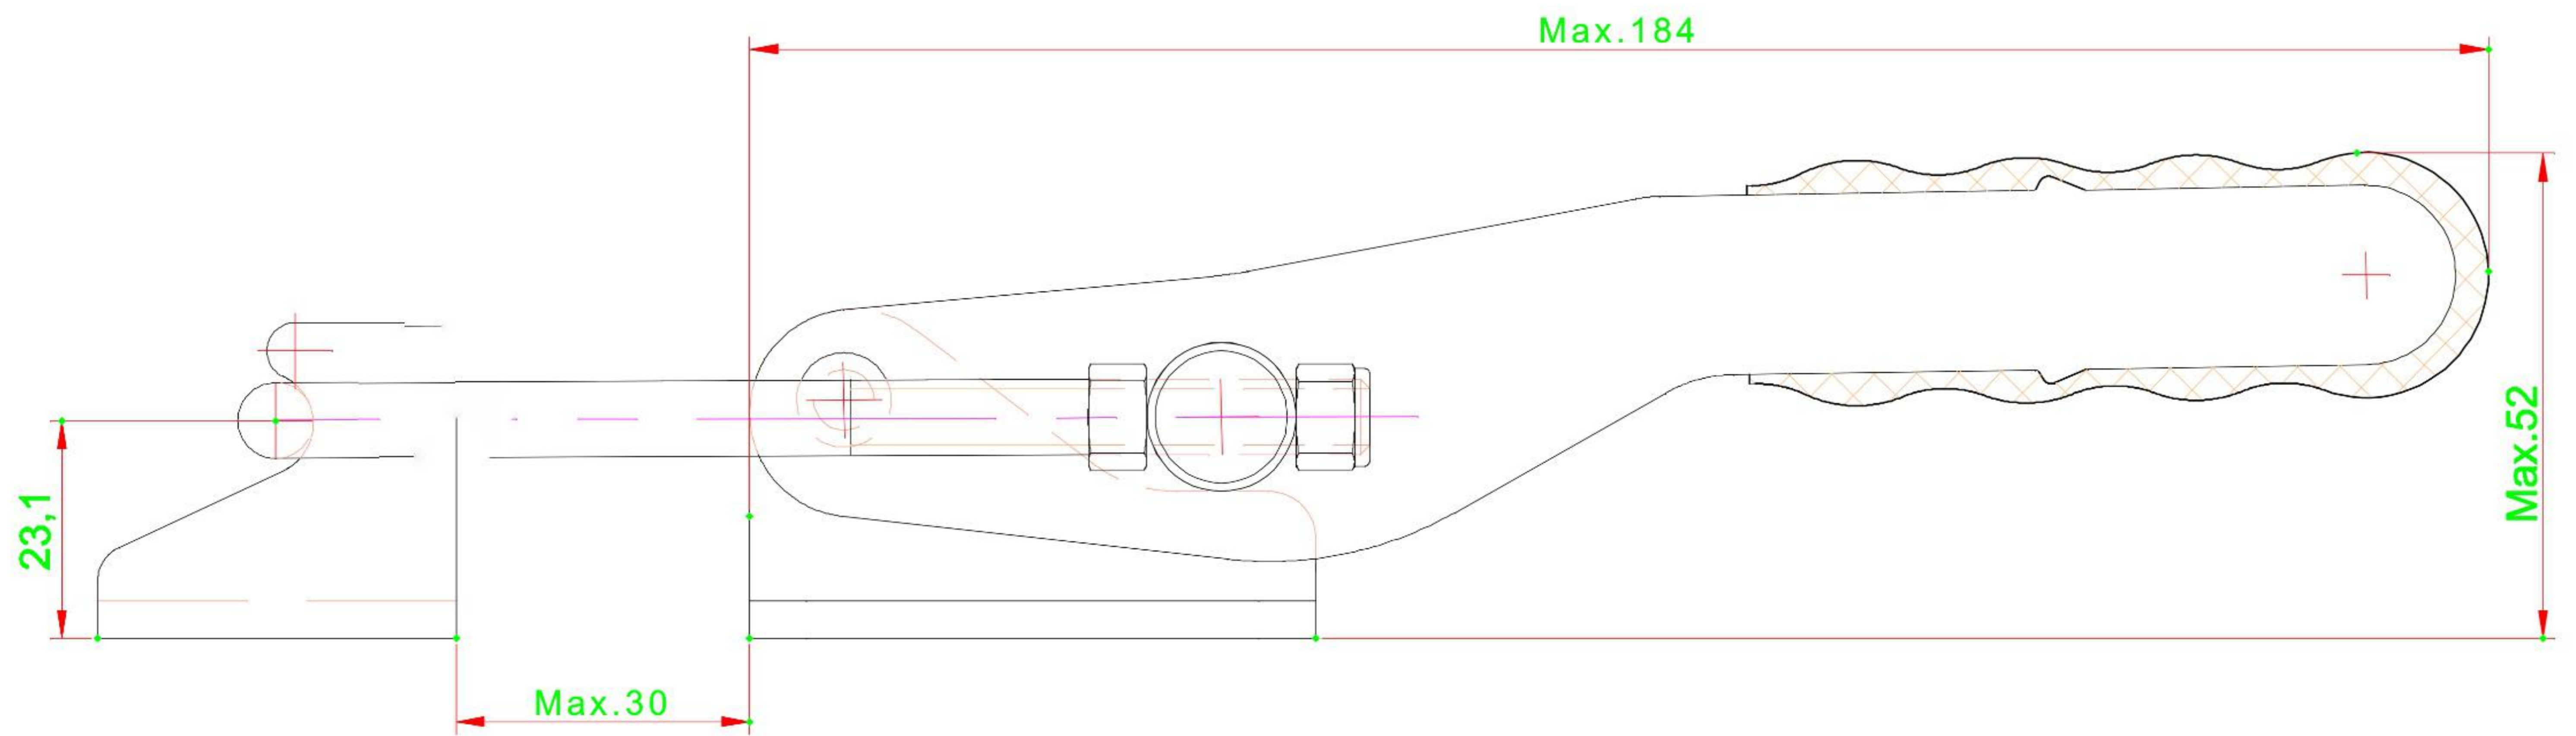

DST-D349

WEIGHT:650g
Holding Capacity:900kg